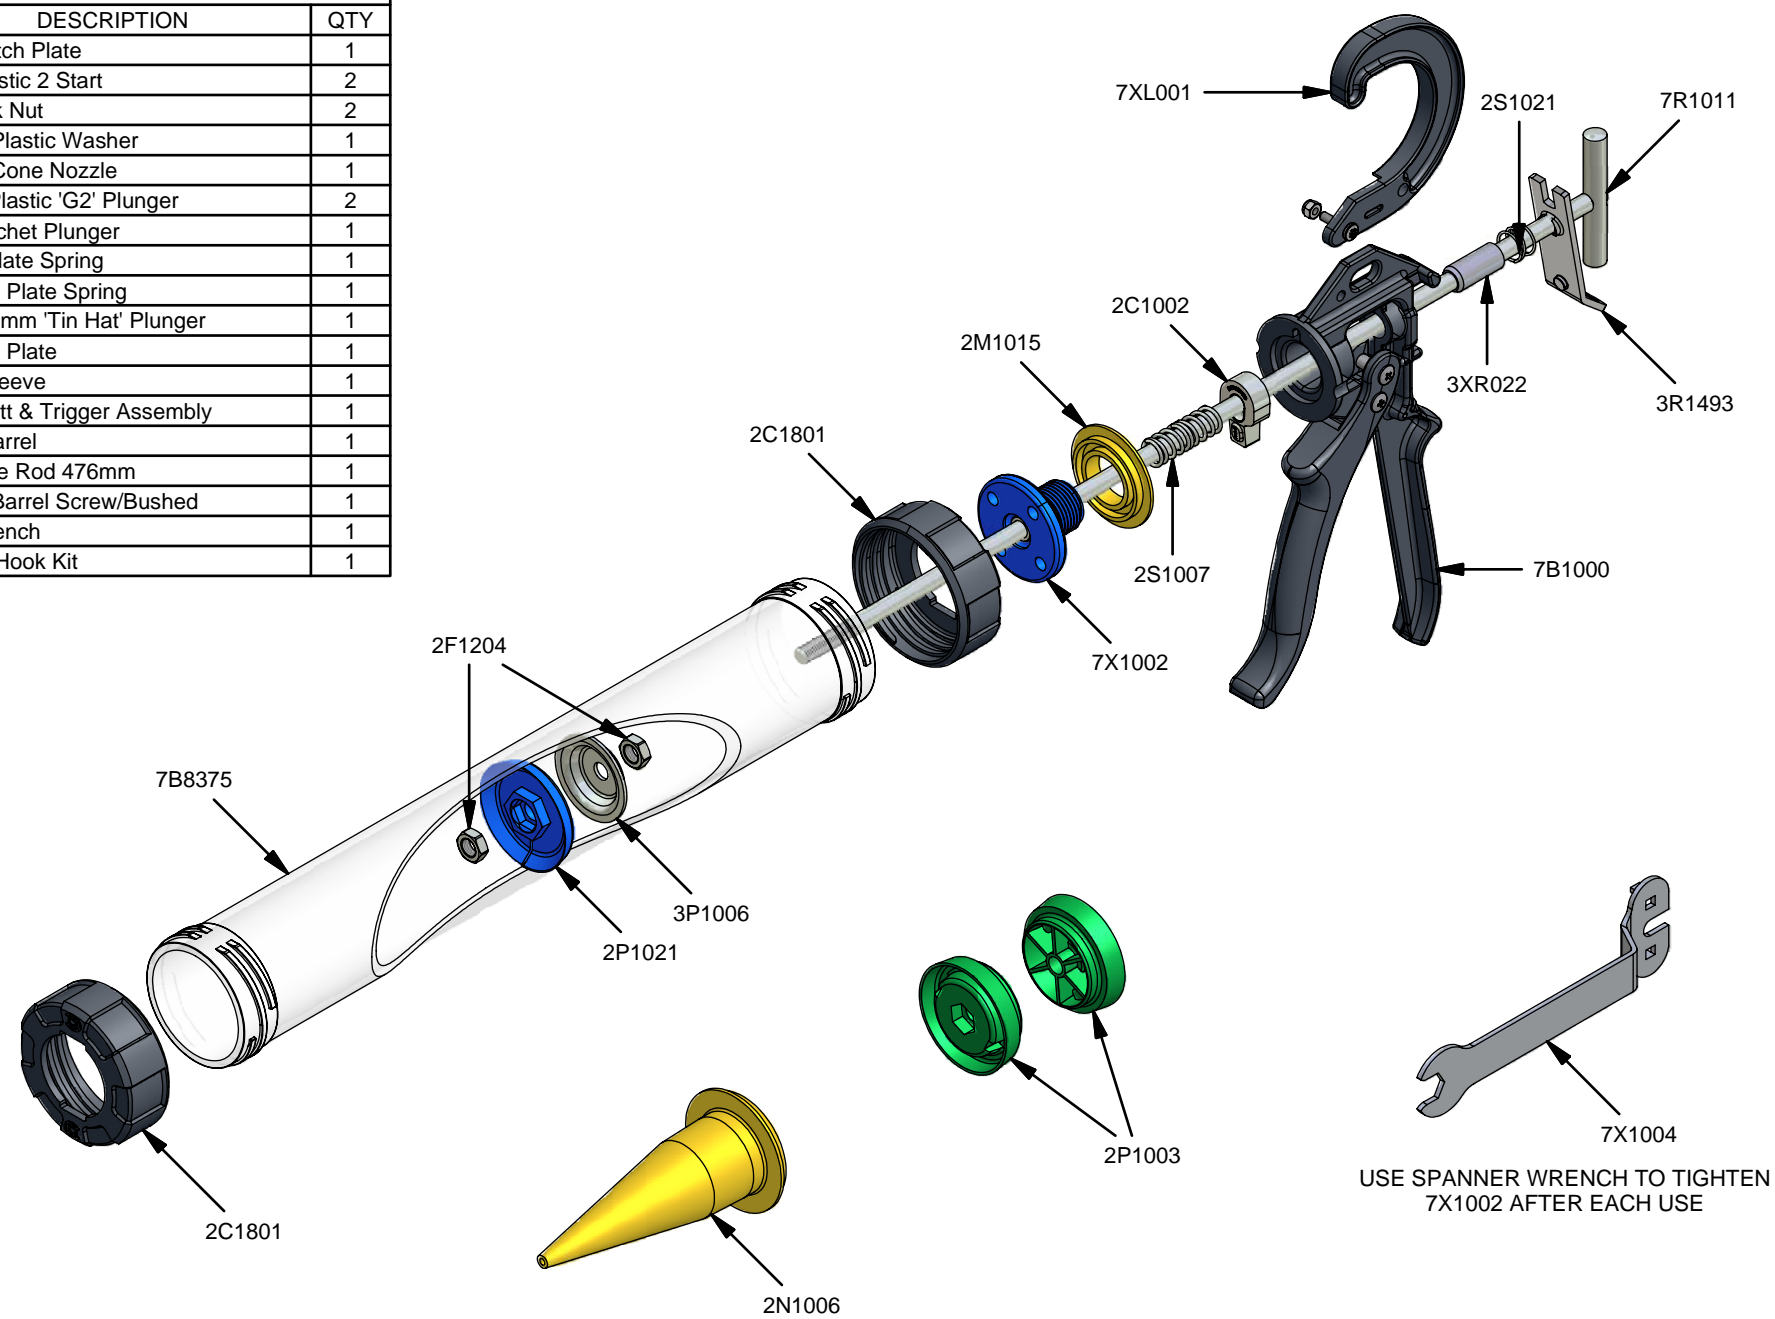

Parts List		
STOCK No	DESCRIPTION	QTY
2C1002	Mk5 Catch Plate	1
2C1801	Cap Plastic 2 Start	2
2F1204	M8 Lock Nut	2
2M1015	Yellow Plastic Washer	1
2N1006	Yellow Cone Nozzle	1
2P1003	Green Plastic 'G2' Plunger	2
2P1021	Split Sachet Plunger	1
2S1007	Catch Plate Spring	1
2S1021	Release Plate Spring	1
3P1006	Steel 40mm 'Tin Hat' Plunger	1
3R1493	Release Plate	1
3XR022	WCD Sleeve	1
7B1000	Mk 5 Butt & Trigger Assembly	1
7B8375	Clear Barrel	1
7R1011	T Handle Rod 476mm	1
7X1002	Plastic Barrel Screw/Bushed	1
7X1004	Cox Wrench	1
7XL001	Ladder Hook Kit	1

15" Sachet/Bulk Powerflow CB

www.cox-applicators.com
 sales@cox-applicators.com
 800-822-8114

REV
 B

DATE
 15/04/2008

Parts List		
STOCK No	DESCRIPTION	QTY
2C1002	Mk5 Catch Plate	1
2C1801	Cap Plastic 2 Start	2
2F1204	M8 Lock Nut	2
2M1015	Yellow Plastic Washer	1
2N1006	Yellow Cone Nozzle	1
2P1003	Green Plastic 'G2' Plunger	2
2P1021	Split Sachet Plunger	1
2S1007	Catch Plate Spring	1
2S1021	Release Plate Spring	1
3P1006	Steel 40mm 'Tin Hat' Plunger	1
3R1493	Release Plate	1
3XR022	WCD Sleeve	1
7B1000	Mk 5 Butt & Trigger Assembly	1
7B8375	Clear Barrel	1
7R1011	T Handle Rod 476mm	1
7X1002	Plastic Barrel Screw/Bushed	1
7X1004	Cox Wrench	1
7XL001	Ladder Hook Kit	1