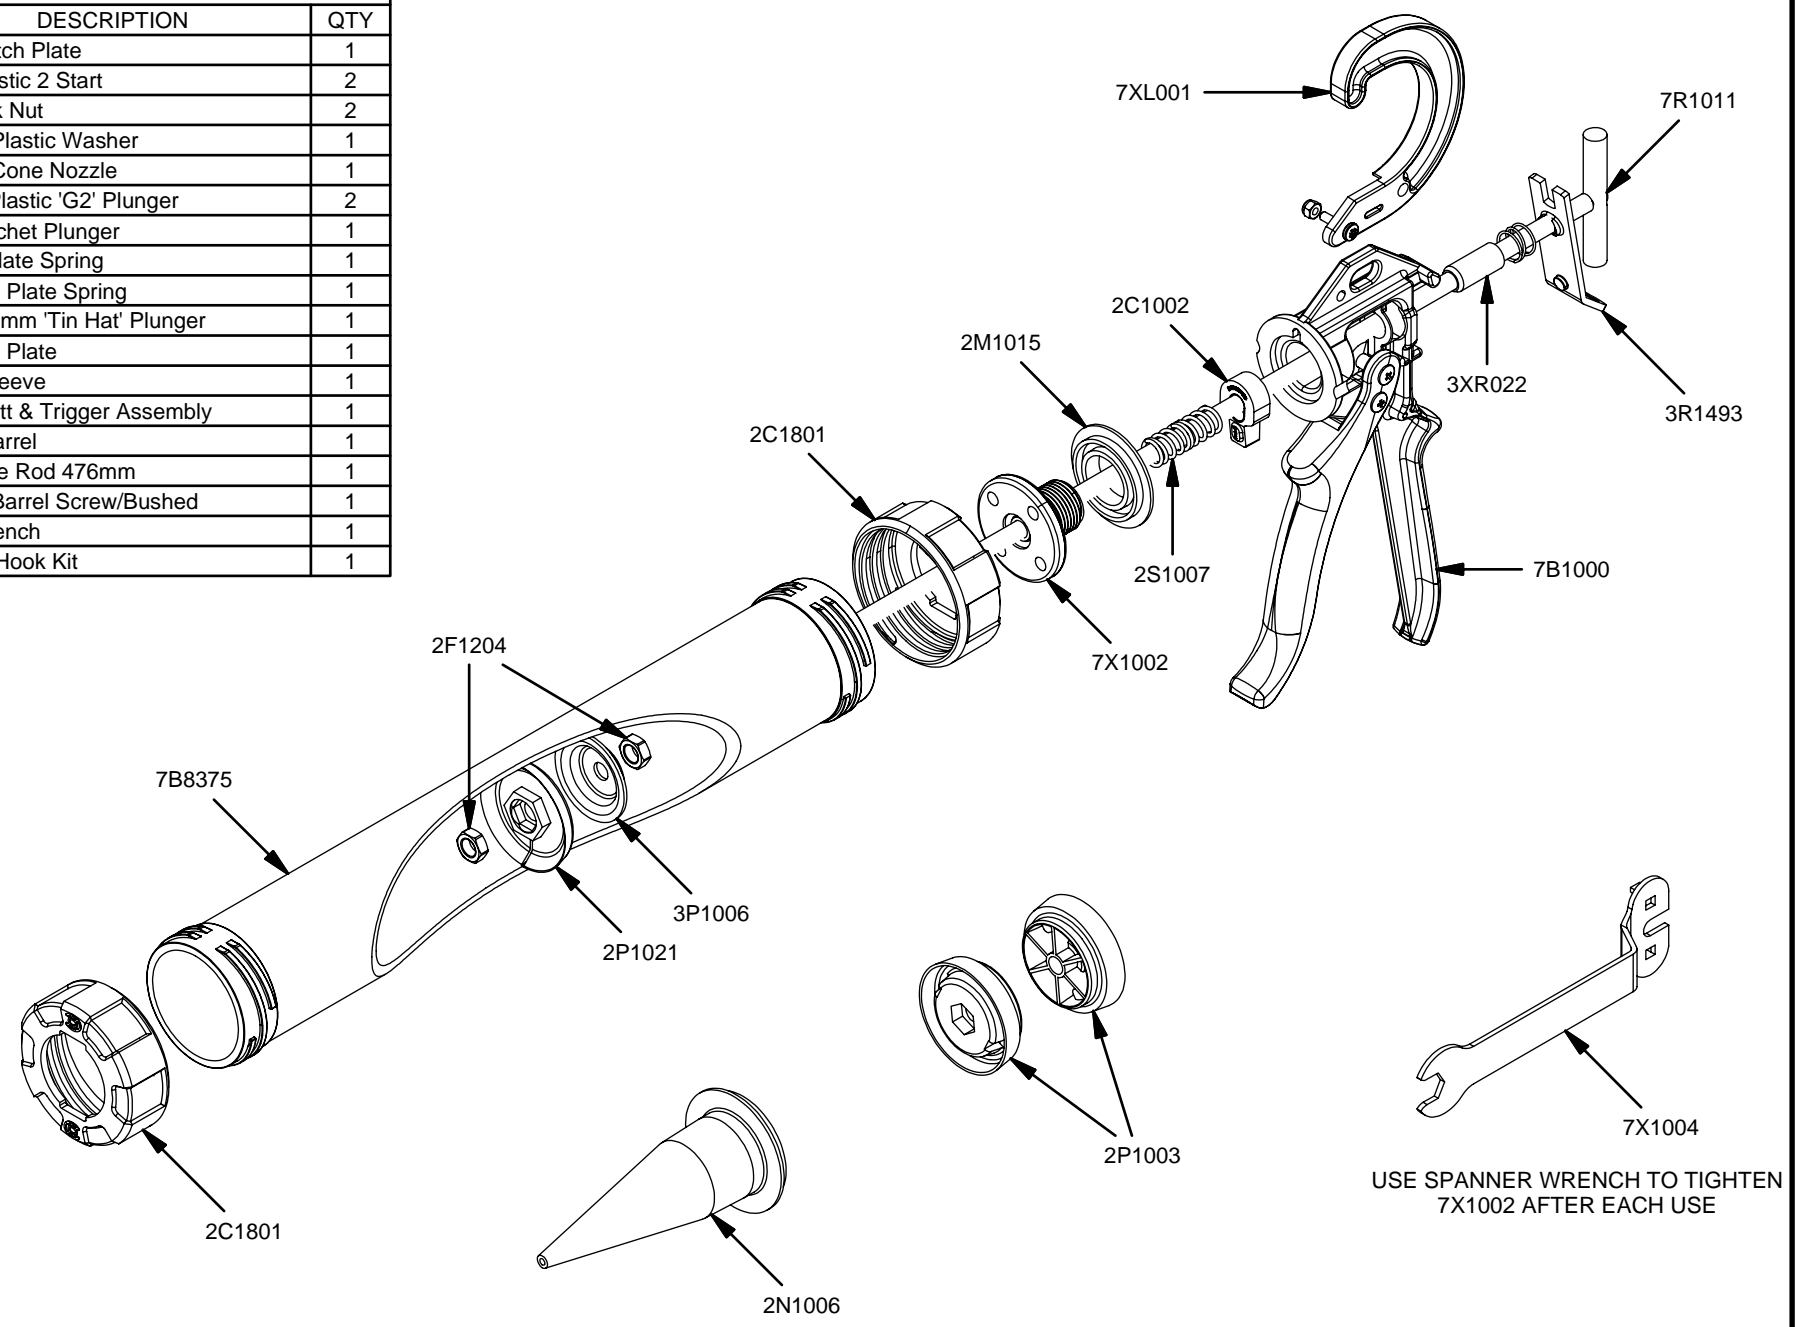

Parts List		
STOCK No	DESCRIPTION	QTY
2C1002	Mk5 Catch Plate	1
2C1801	Cap Plastic 2 Start	2
2F1204	M8 Lock Nut	2
2M1015	Yellow Plastic Washer	1
2N1006	Yellow Cone Nozzle	1
2P1003	Green Plastic 'G2' Plunger	2
2P1021	Split Sachet Plunger	1
2S1007	Catch Plate Spring	1
2S1021	Release Plate Spring	1
3P1006	Steel 40mm 'Tin Hat' Plunger	1
3R1493	Release Plate	1
3XR022	WCD Sleeve	1
7B1000	Mk 5 Butt & Trigger Assembly	1
7B8375	Clear Barrel	1
7R1011	T Handle Rod 476mm	1
7X1002	Plastic Barrel Screw/Bushed	1
7X1004	Cox Wrench	1
7XL001	Ladder Hook Kit	1

15" Sachet/Bulk Powerflow CB

www.cox-applicators.com
 sales@cox-applicators.com
 800-822-8114

REV
 B

DATE
 15/04/2008

Parts List		
STOCK No	DESCRIPTION	QTY
2C1002	Mk5 Catch Plate	1
2C1801	Cap Plastic 2 Start	2
2F1204	M8 Lock Nut	2
2M1015	Yellow Plastic Washer	1
2N1006	Yellow Cone Nozzle	1
2P1003	Green Plastic 'G2' Plunger	2
2P1021	Split Sachet Plunger	1
2S1007	Catch Plate Spring	1
2S1021	Release Plate Spring	1
3P1006	Steel 40mm 'Tin Hat' Plunger	1
3R1493	Release Plate	1
3XR022	WCD Sleeve	1
7B1000	Mk 5 Butt & Trigger Assembly	1
7B8375	Clear Barrel	1
7R1011	T Handle Rod 476mm	1
7X1002	Plastic Barrel Screw/Bushed	1
7X1004	Cox Wrench	1
7XL001	Ladder Hook Kit	1